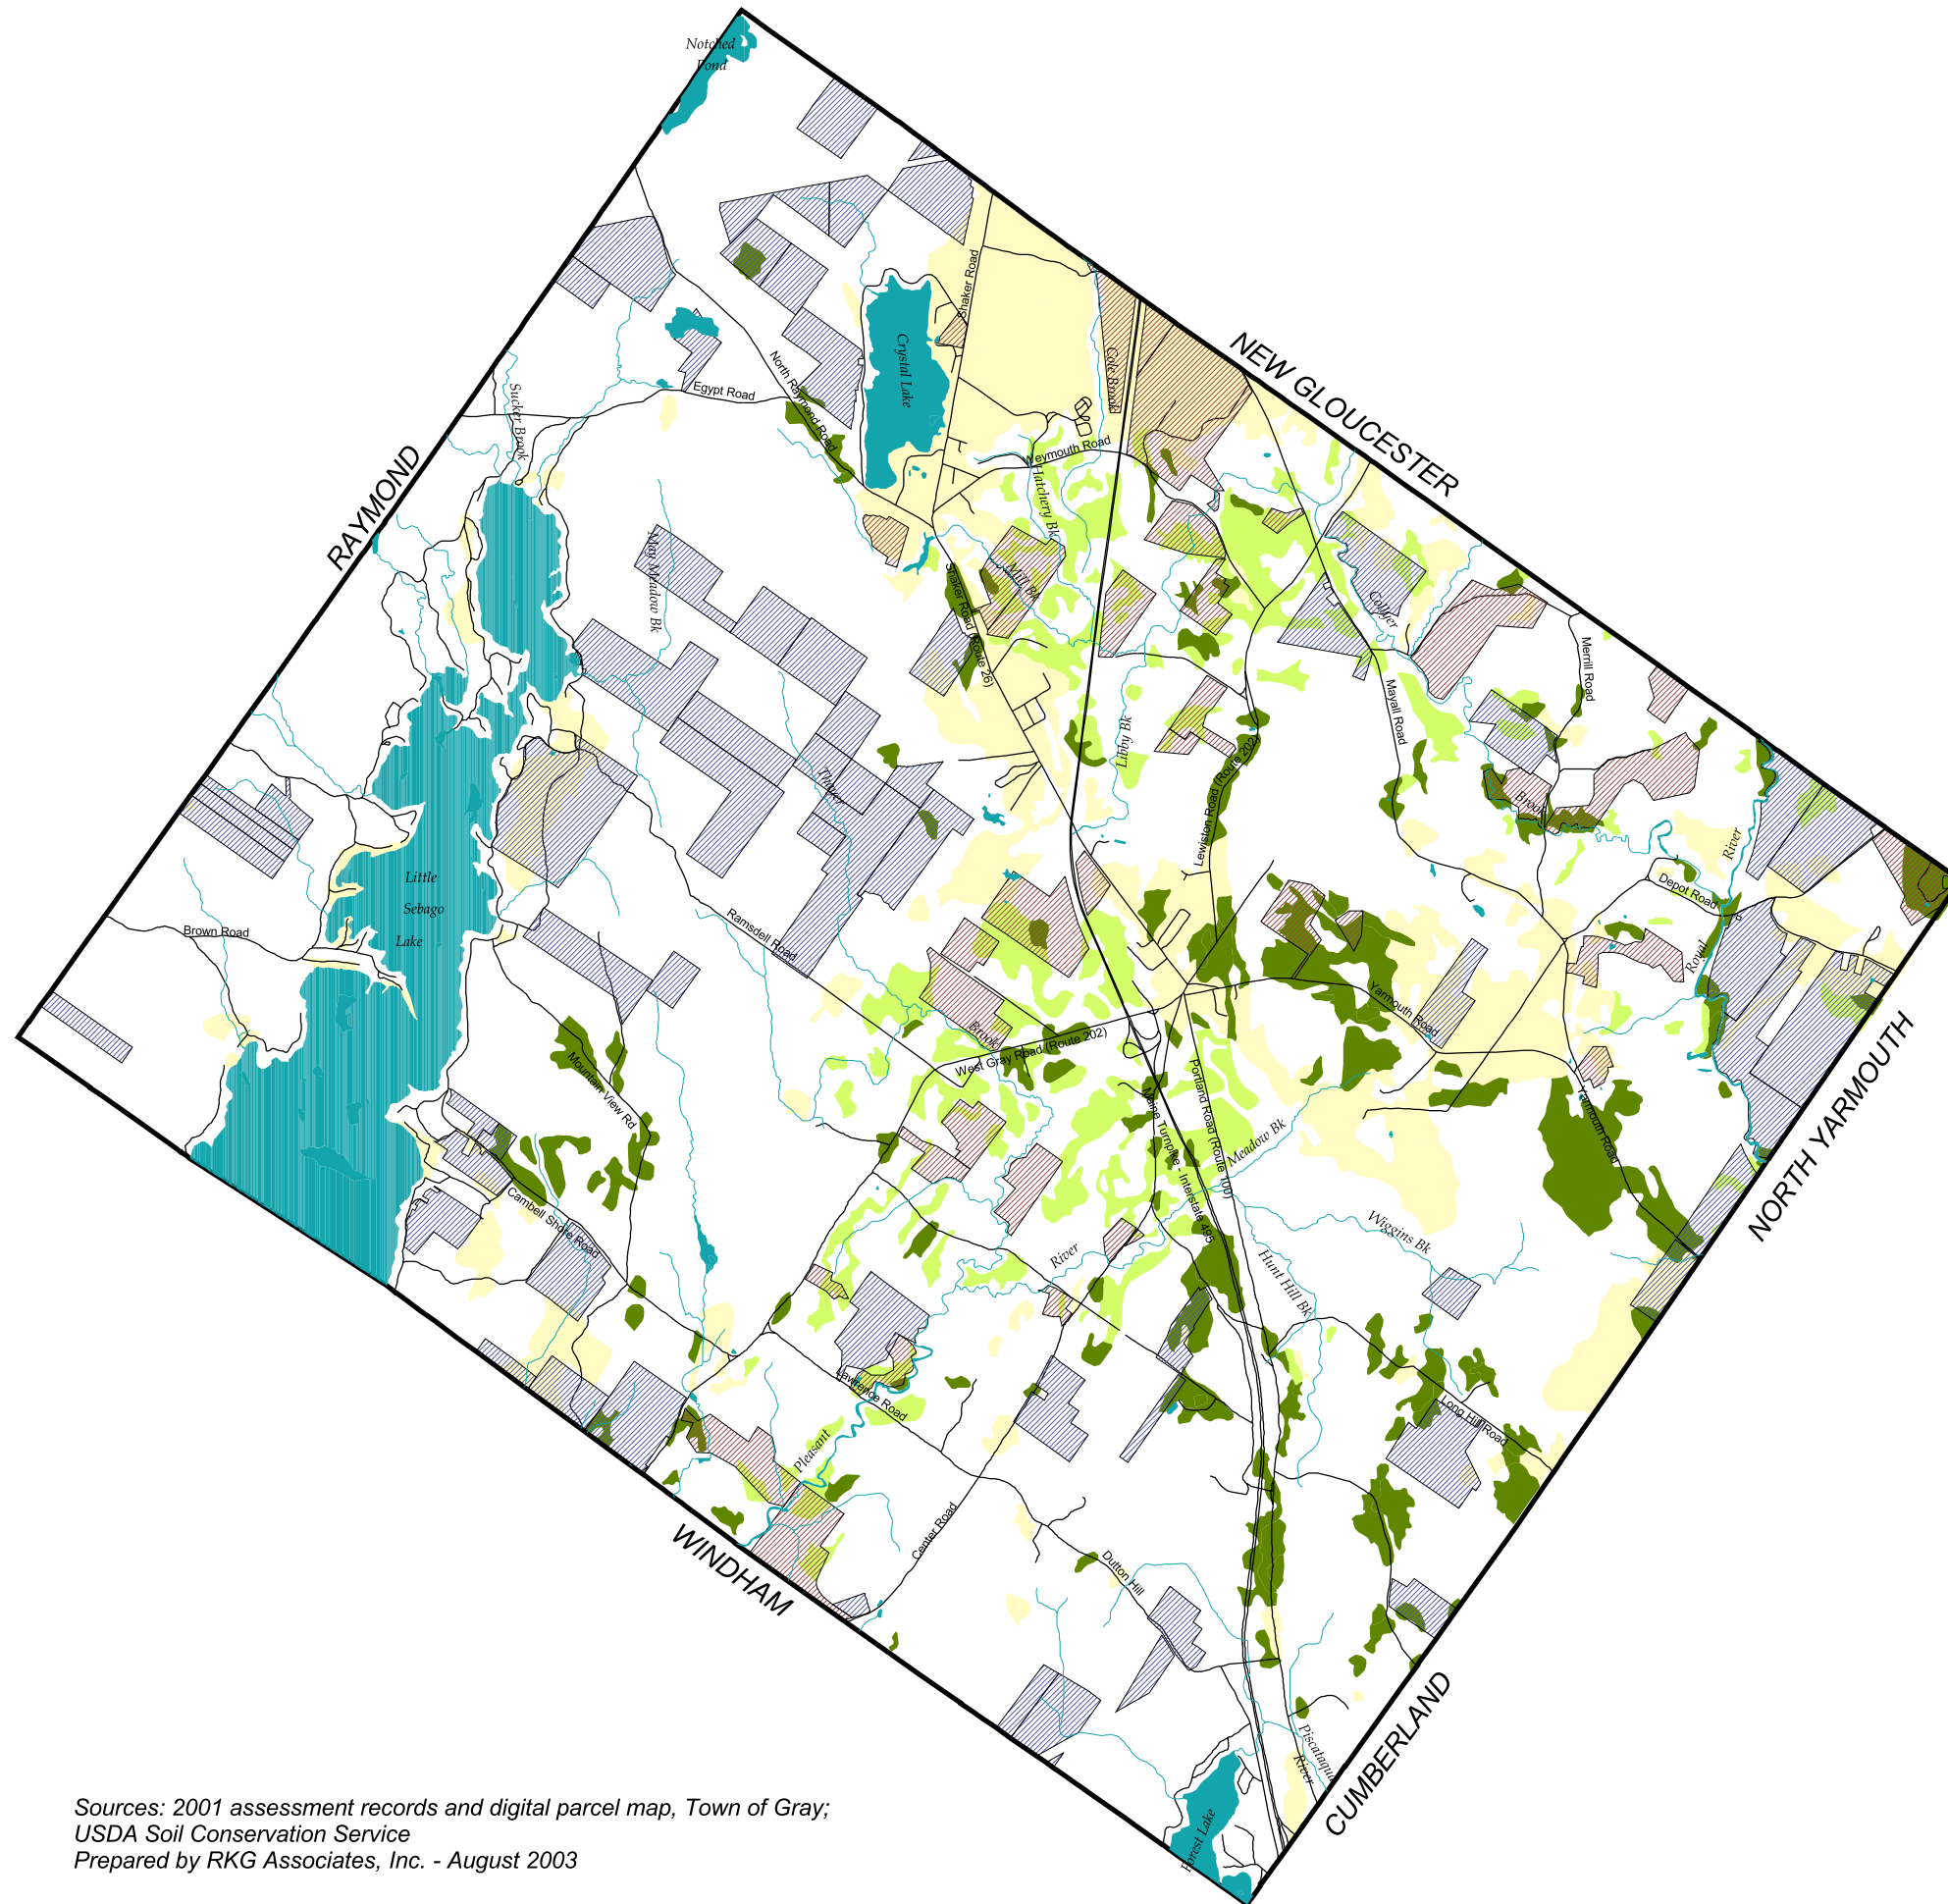

Map 5-6 Agriculture and Forest Resources

- Prime Farmland Soils
- Prime Farmland
 - Prime Farmland If Drained
 - Prime Farmland If Irrigated
 - Tree growth parcels*
 - Agriculture parcels
 - Roads
 - Surface Water

*NOTE: Parcels identified as Tree Growth may not have their entire acreage enrolled in the program.

Comprehensive Plan
Town of Gray, Maine

Sources: 2001 assessment records and digital parcel map, Town of Gray;
USDA Soil Conservation Service
Prepared by RKG Associates, Inc. - August 2003