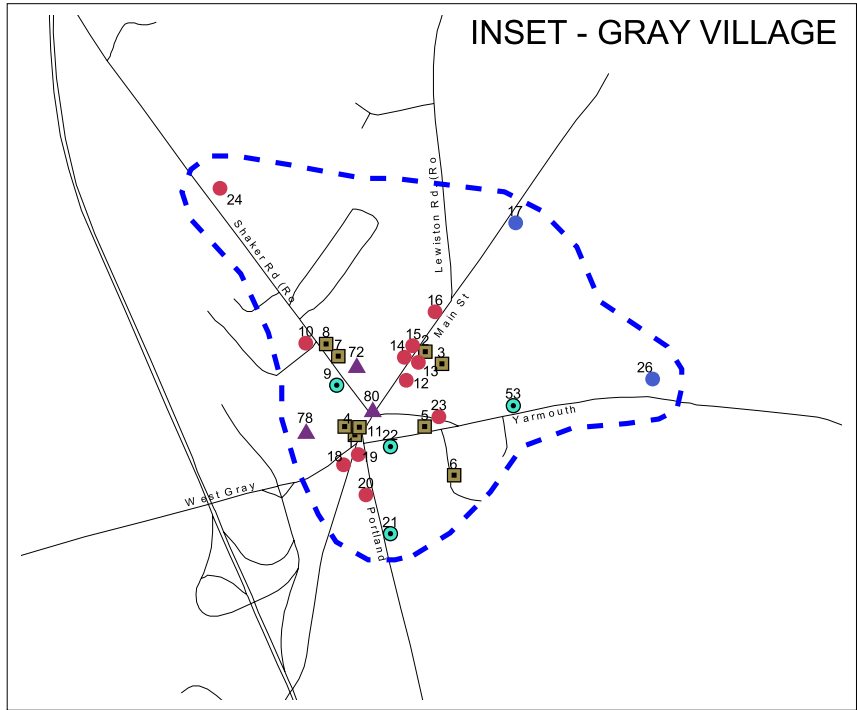

Map 5-7 Historic Resources

- Historic Structures and Sites
- Houses of the 1700s
 - Houses of the 1800s
 - Houses of Both Centuries
 - Public Buildings
 - Public Buildings Now Residences
 - ▲ Historic Site
 - Potential Historic District

NOTE: Numbers for structures illustrated on this map refer to the Natural, Historic and Cultural Resources Chapter of this Comprehensive Plan.

Comprehensive Plan Town of Gray, Maine

Source: Gray Historical Society
Prepared by RKG Associates, Inc. - August 2003