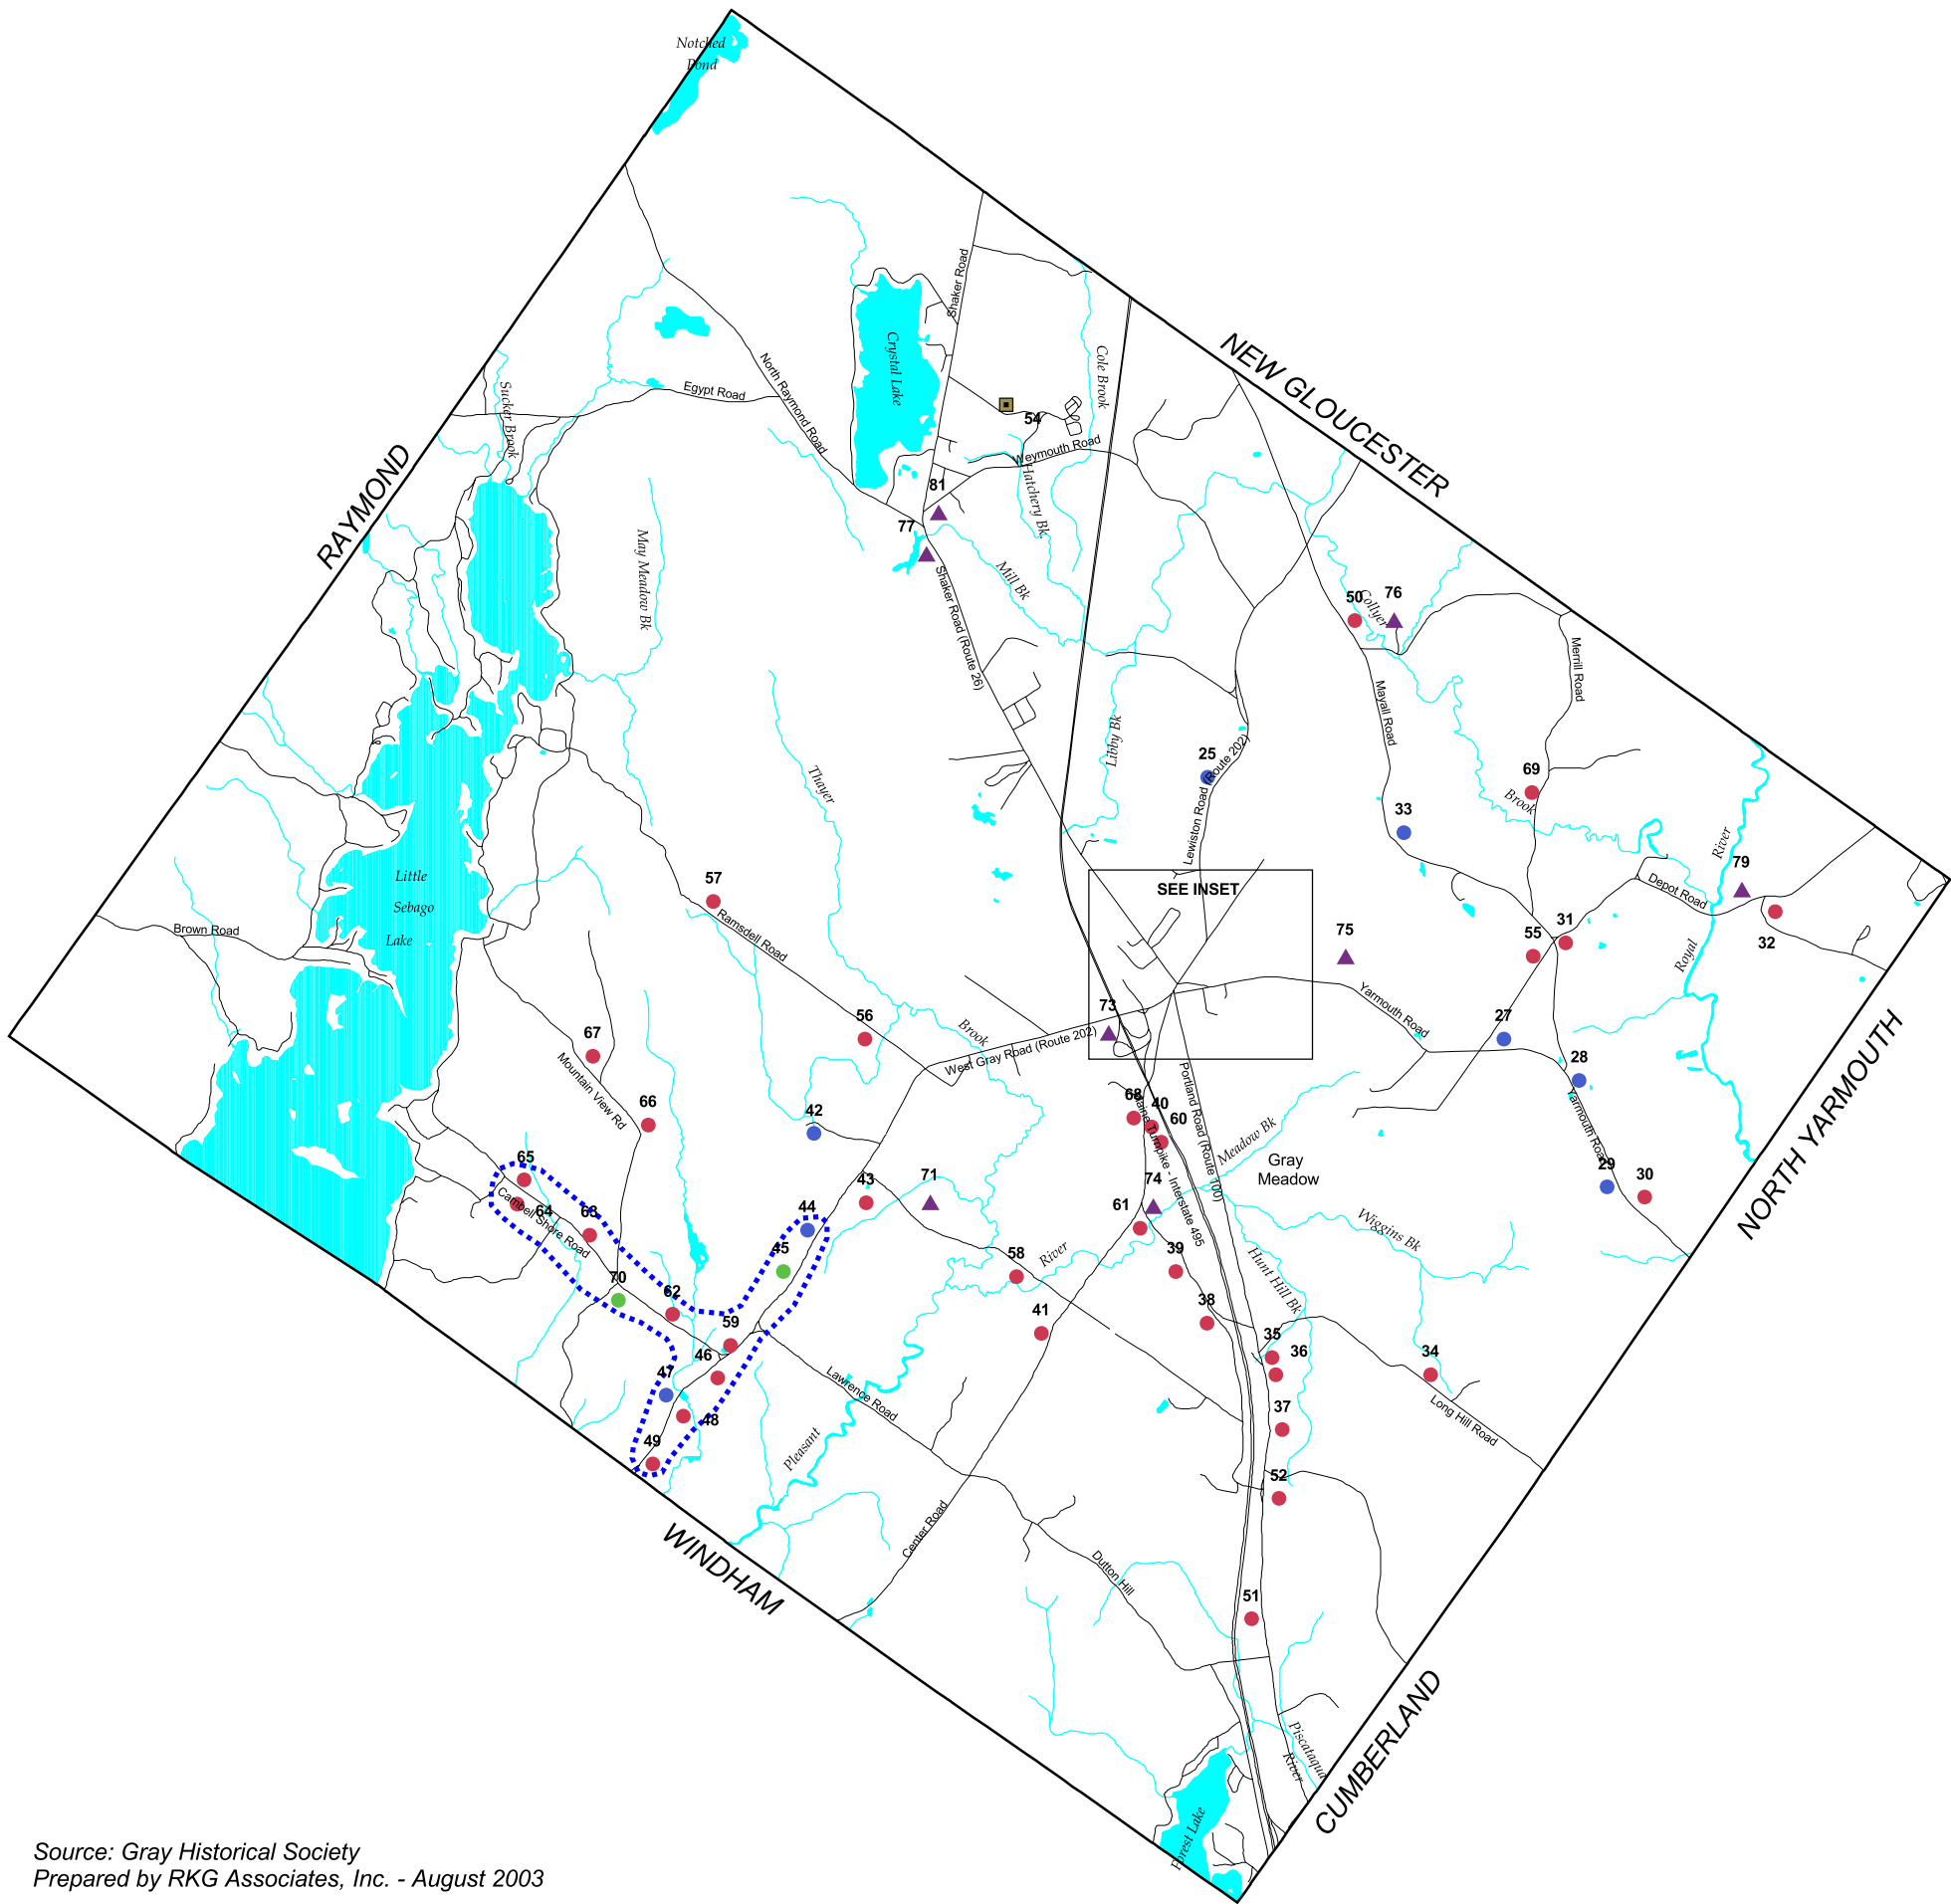

Map 5-7 Historic Resources

- Historic Structures and Sites
- Houses of the 1700s
 - Houses of the 1800s
 - Houses of Both Centuries
 - Public Buildings
 - Public Buildings Now Residences
 - ▲ Historic Site
 - Potential Historic District

NOTE: Numbers for structures illustrated on this map refer to the Natural, Historic and Cultural Resources Chapter of this Comprehensive Plan.

Comprehensive Plan Town of Gray, Maine

Source: Gray Historical Society
Prepared by RKG Associates, Inc. - August 2003