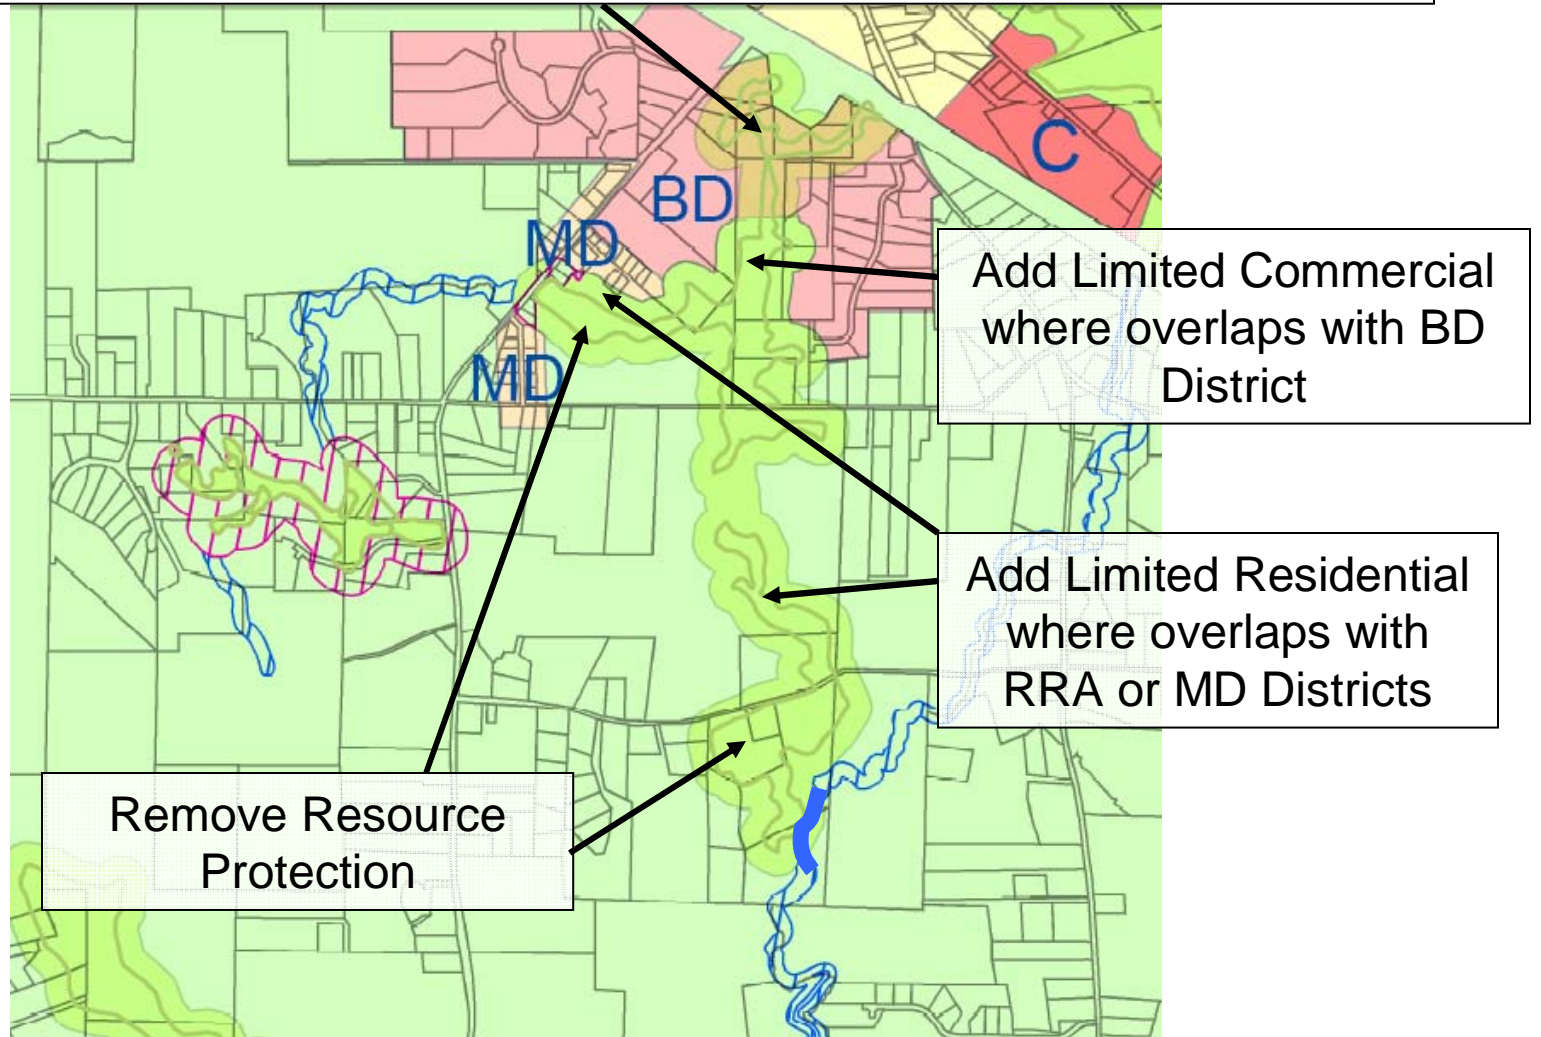

# Proposed Amendments to Gray Zoning Map December 2009

Remove Shoreland Zoning from Turnpike to 300 feet south of Frost Road

## MAP 1 – Thayer Brook